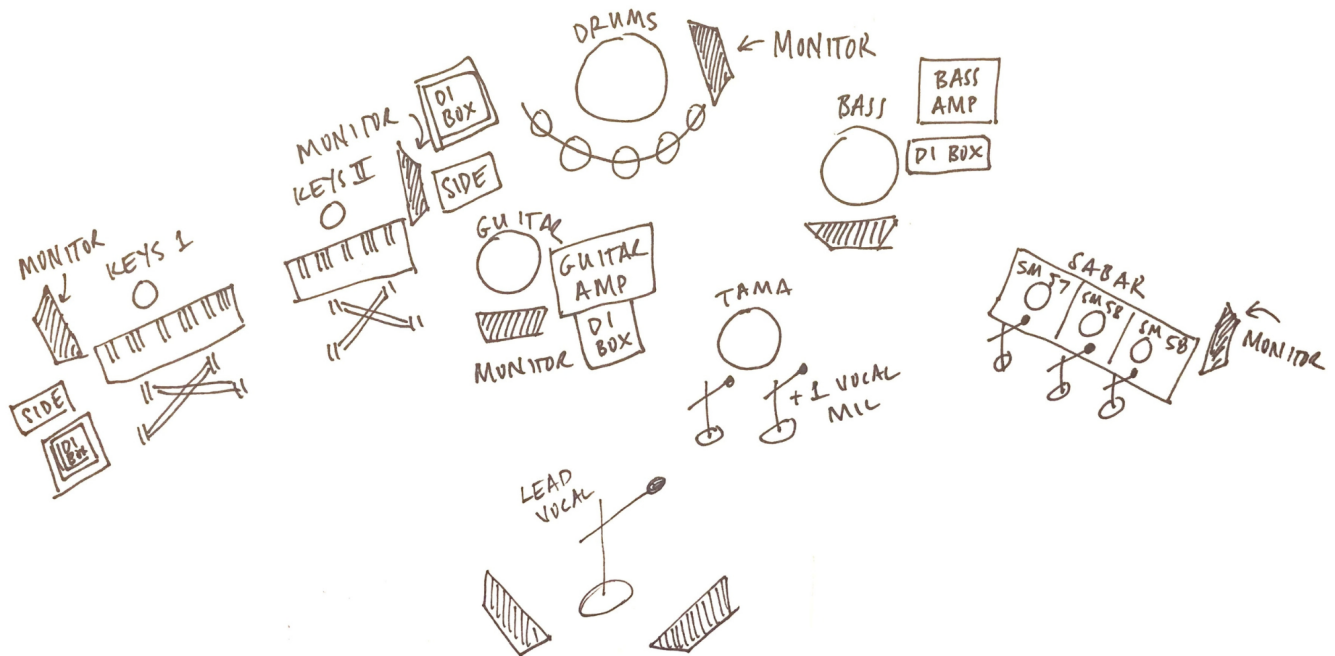

Ashley Maher & Dox Daje

Stage Plot / Fiche Technique

ASHLEY MAHER
Technical Rider

Since Ashley performs with various lineups, here are the

REQUIREMENTS, PER BAND MEMBER:

Ashley	1 vocal mic with boom stand
guitar	guitar amp 1 di box
bass	bass amp 1 di box
drums	full standard kit drum throne 1 snare mic 1 kick mic 3 tom mics 2 overhead mics rug riser - for large venues / festivals
sabar percussion	3 percussion mics (SM58 / SM 57 / SM57)
talking drum	1 percussion mic 1 vocal mic
keyboard 1	Triton Extreme keyboard double keyboard stand 1 di box chair
keyboard 2	Yamaha Motif keyboard double keyboard stand 1 di box chair
monitors:	1 per musician 2 for lead vocalist