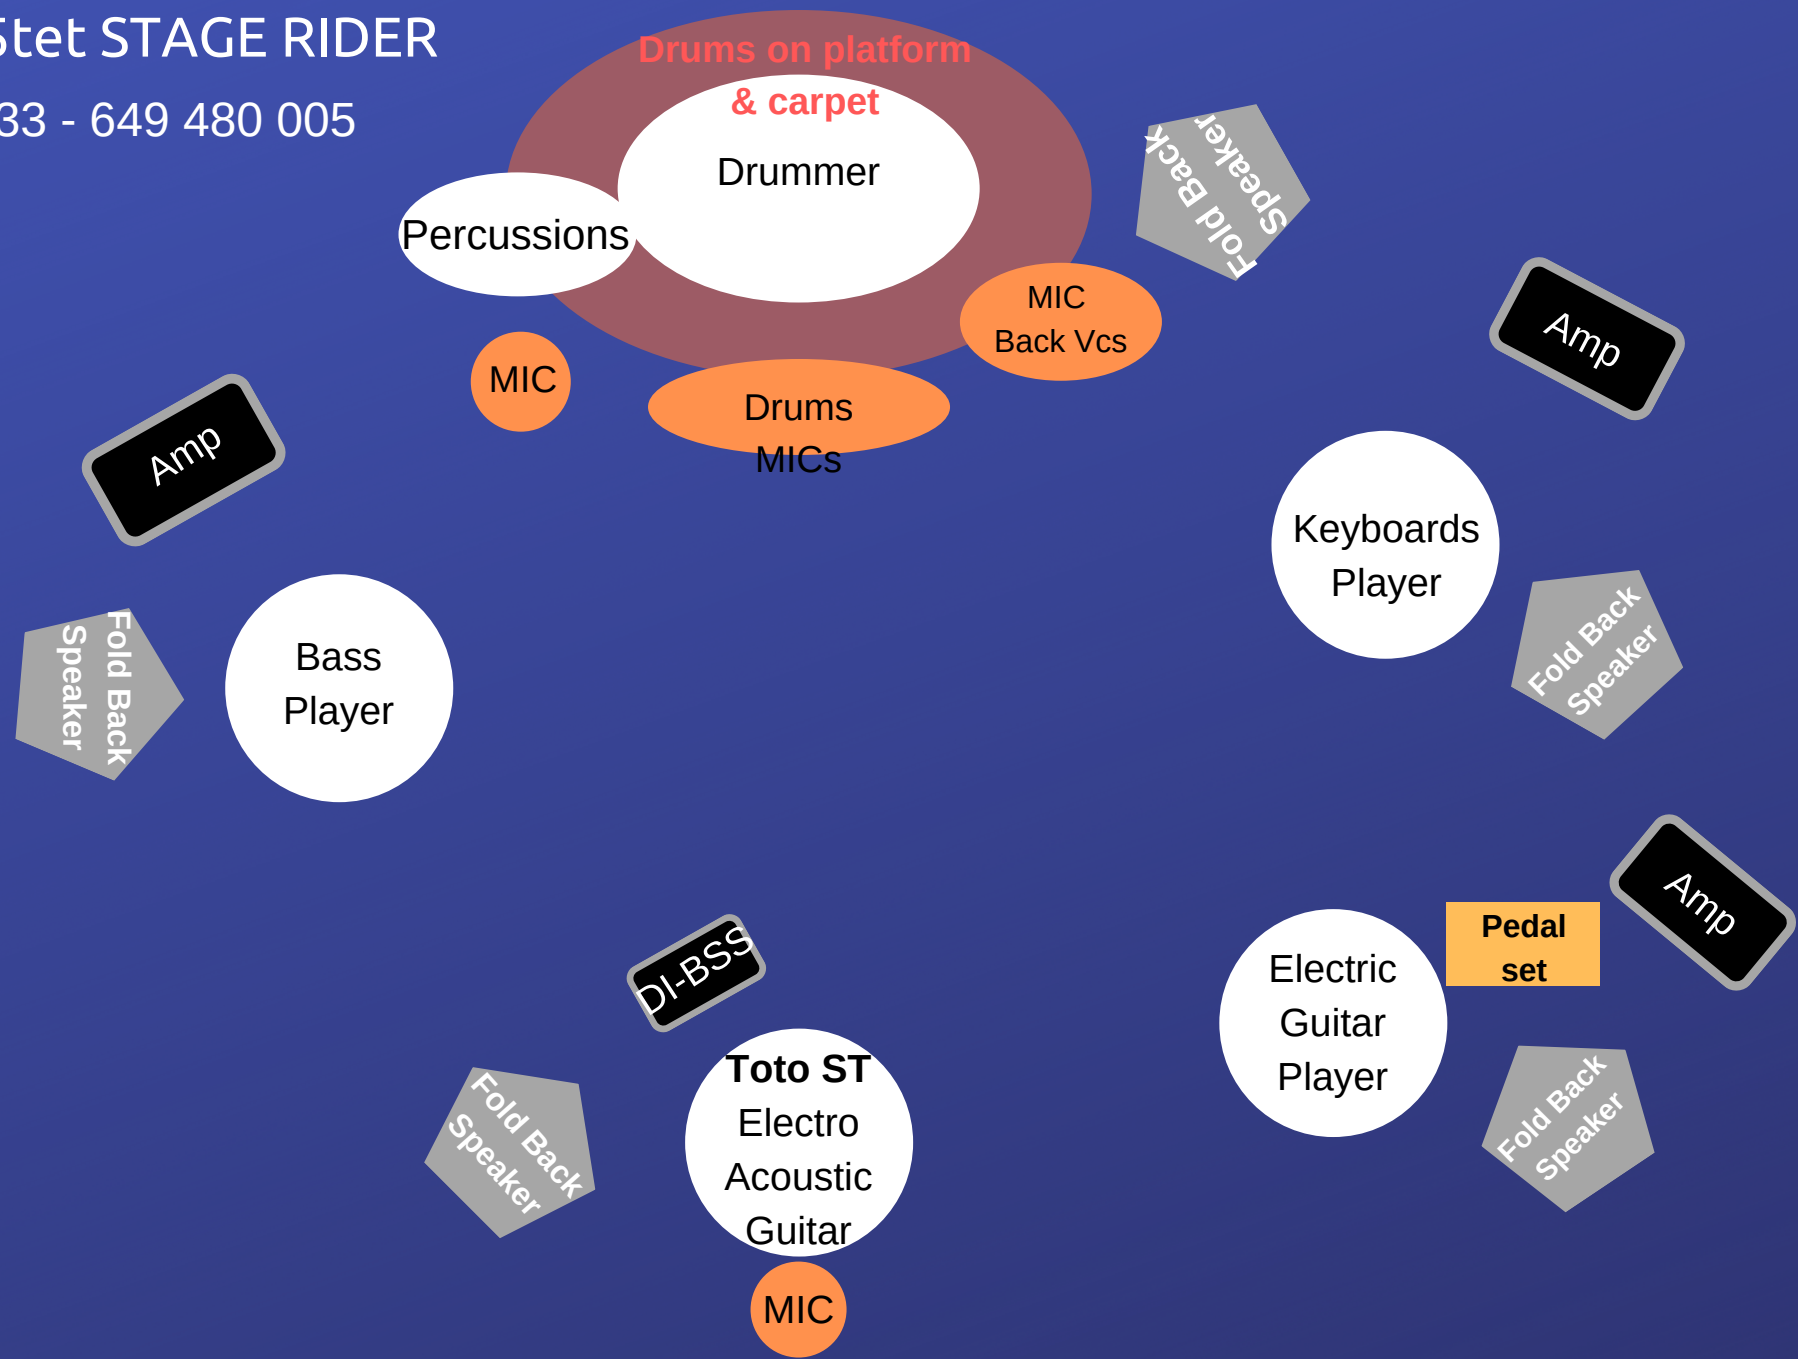

TOTO ST 5tet STAGE RIDER

Contact : 0033 - 649 480 005

TOTO ST - TECH RIDER - BACKLINE 5tet

STAGE :

5 Fold Back Speakers

4 Amp (see details in backline)

2 Guitar Stands (Classical - Electric)

1 Electric Bass Stand

1 Keyboard Stands

1 Platform for Drums

1 carpet for Drums

BACKLINE :

Drum Set

Percussions : Cajon, shaker, chimes

Electro-acoustic Guitar Amp : SCHERTLER JAM or equivalent - DI-BSS

Electric guitar Amp : FENDER TWIN

Bass Amp : MARK BASS

Keyboard : NORD STAGE 2EX88 or NORD STAGE 3 88 with sustain pedal / keyboard bench

Lead voice : MIC SHURE SM58

Back vocals : MIC SHURE SM58