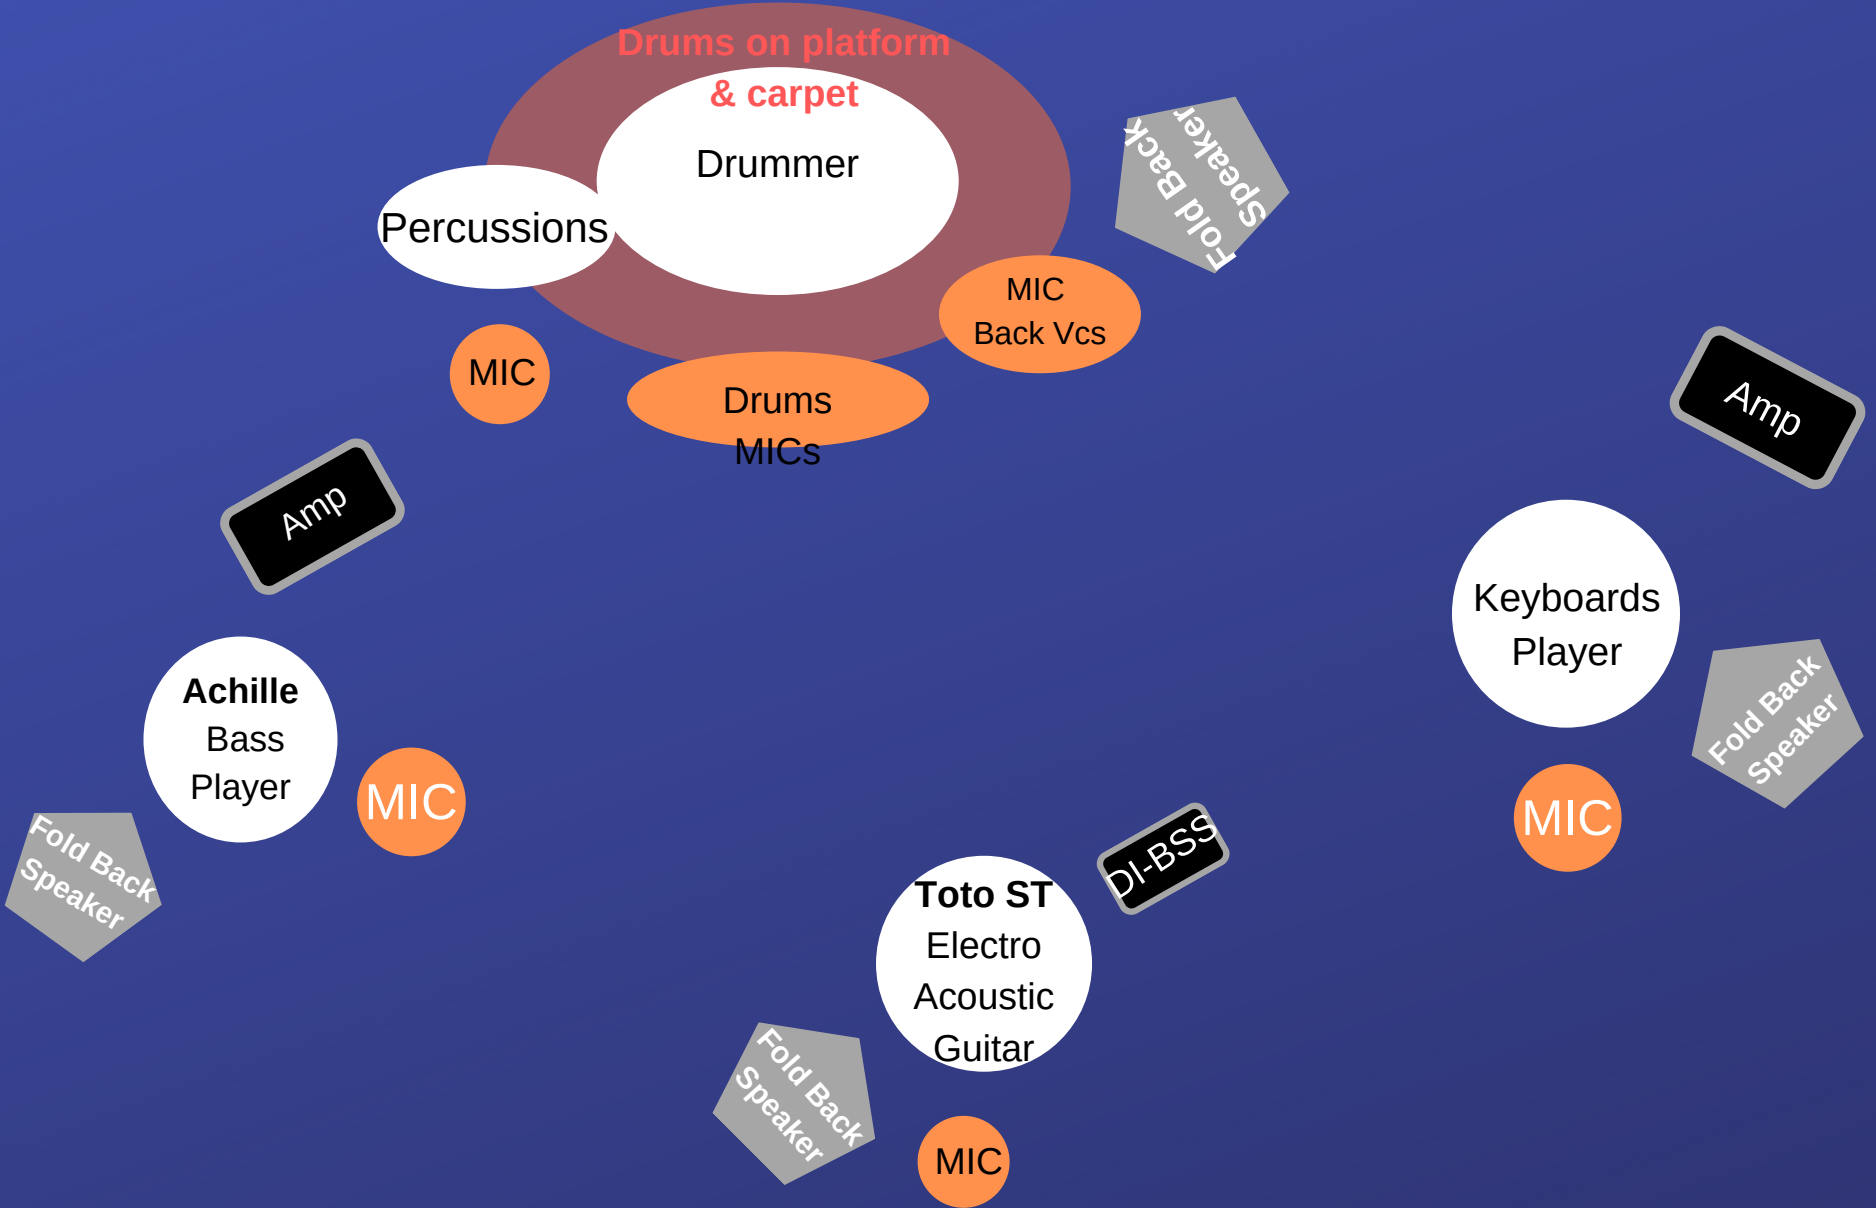

Toto ST QUARTET STAGE RIDER

Contact : 06 49 48 00 05

TOTO ST - TECH RIDER - BACKLINE 4tet

STAGE :

4 Fold Back Speakers

3 Amp (see details in backline)

2 Guitar Stands

1 Bass stand

1 Platform for Drums

1 carpet for Drums

BACKLINE :

Drum Set

Percussions : cajon, shaker, chimes

Electro-acoustic guitar Amp : SCHERTLER JAM or equivalent - DI-BSS

Electric guitar Amp : FENDER TWIN or equivalent

Bass Amp : MARK BASS or equivalent

Lead voice : MIC SHURE SM58